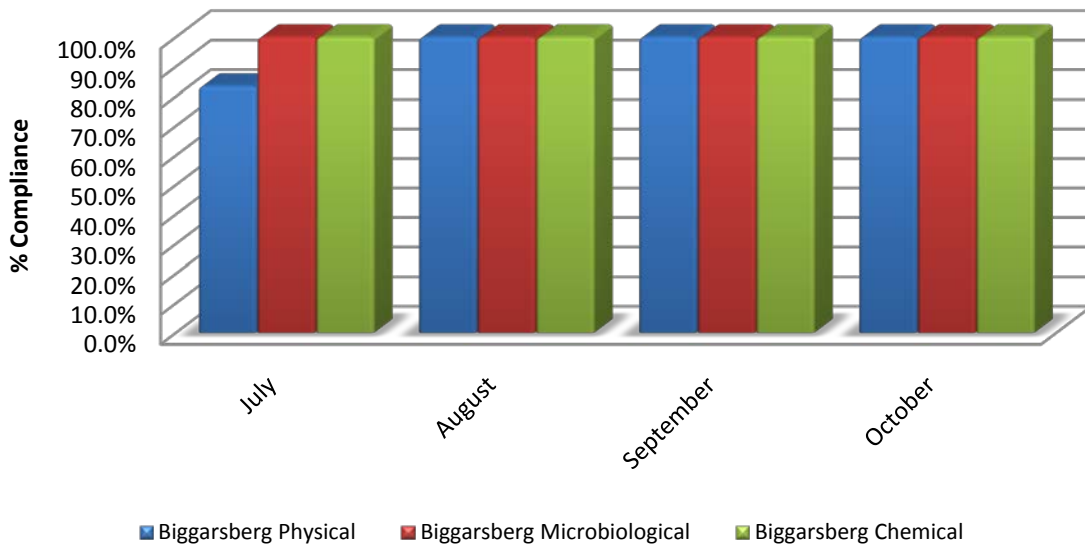

% Water Quality Compliance Amajuba WSA 2011 /2012 SANS 241:2011

% Water Quality Compliance Amajuba WSA Biggarsberg Water Purification Plant (Hattingspruit) SANS 241:2011

% Water Quality Compliance Amajuba WSA