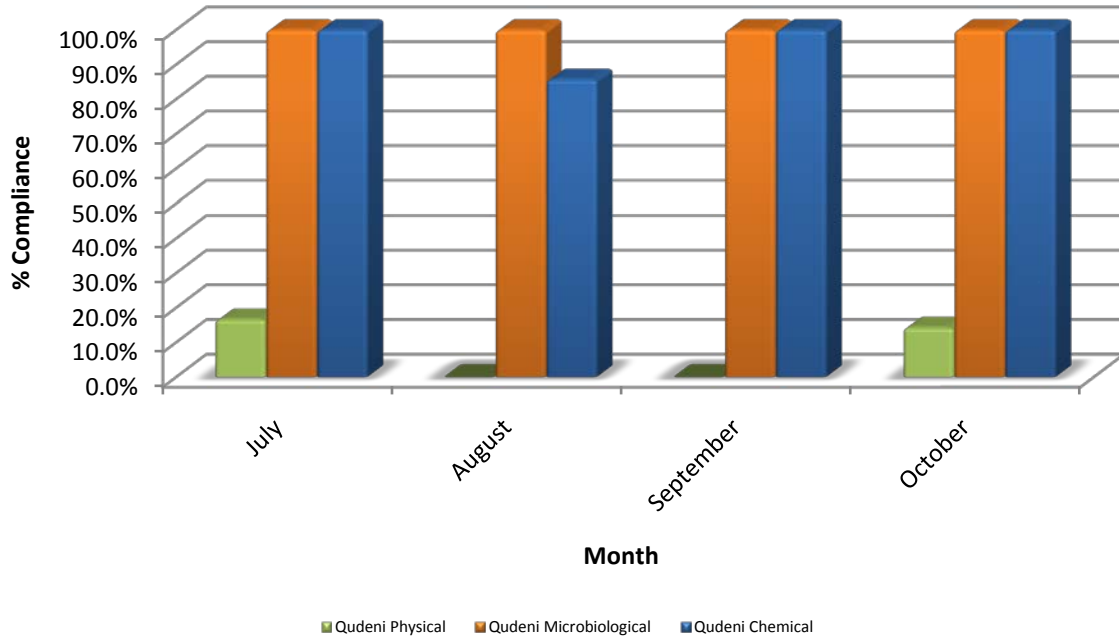

% Water Quality Compliance uMzinyathi WSA Qudeni Water Purification Plant SANS 241:2011