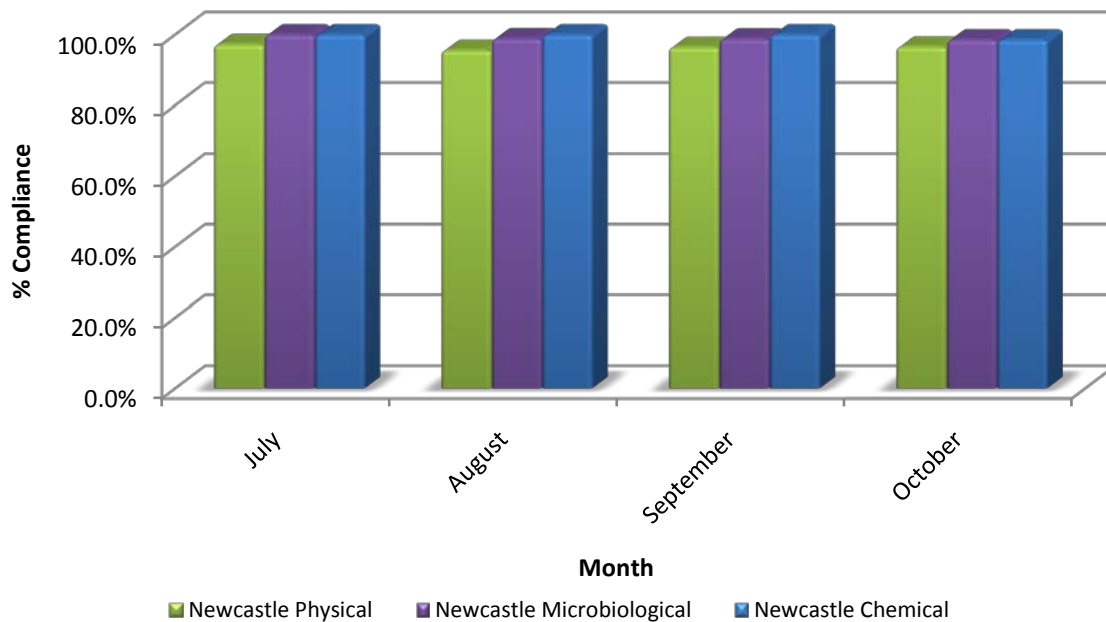

% Water Quality Compliance Amajuba WSA Utrecht Water Purification Plant SANS 241:2011

% Water Quality Compliance Newcastle WSA 2011 /2012 SANS 241:2011

% Water Quality Compliance Newcastle WSA Ngagane Water Purification Plant SANS 241:2011