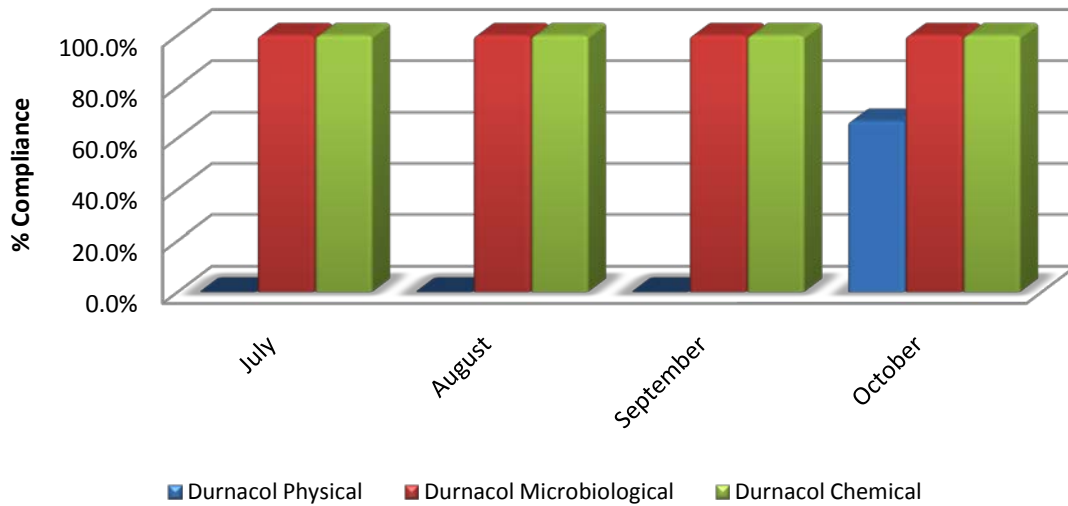

% Water Quality Compliance Amajuba WSA

Durnacol Water Purification Plant

SANS 241:2011

uthukela
water