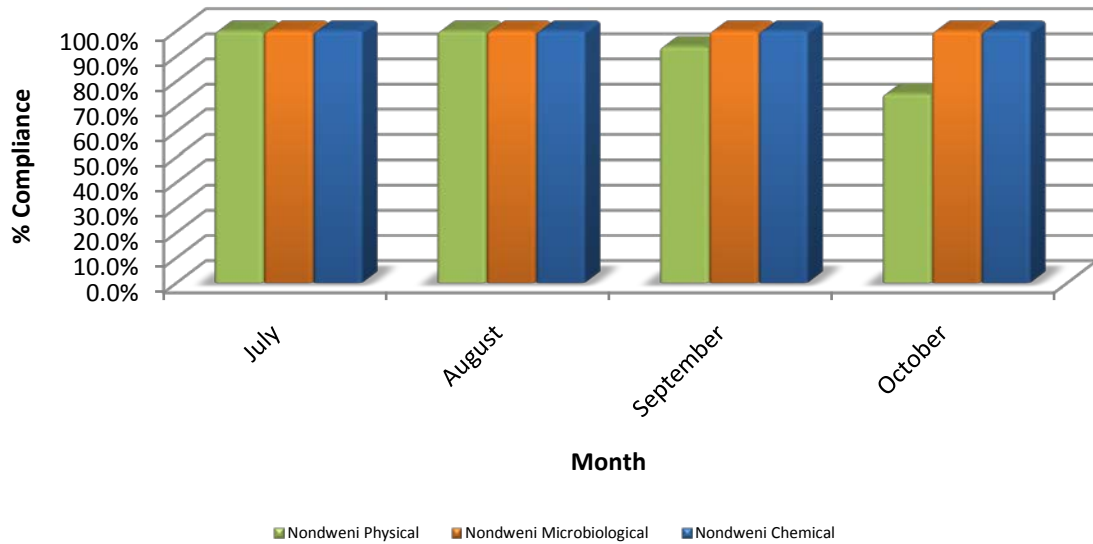

SANS 241:2011

% Water Quality Compliance uMzinyathi WSA Muden Water Purification Plant SANS 241:2011

% Water Quality Compliance uMzinyathi WSA Nondweni Water Purification Plant SANS 241:2011

% Water Quality Compliance uMzinyathi WSA Nqutu Water Purification Plant SANS 241:2011