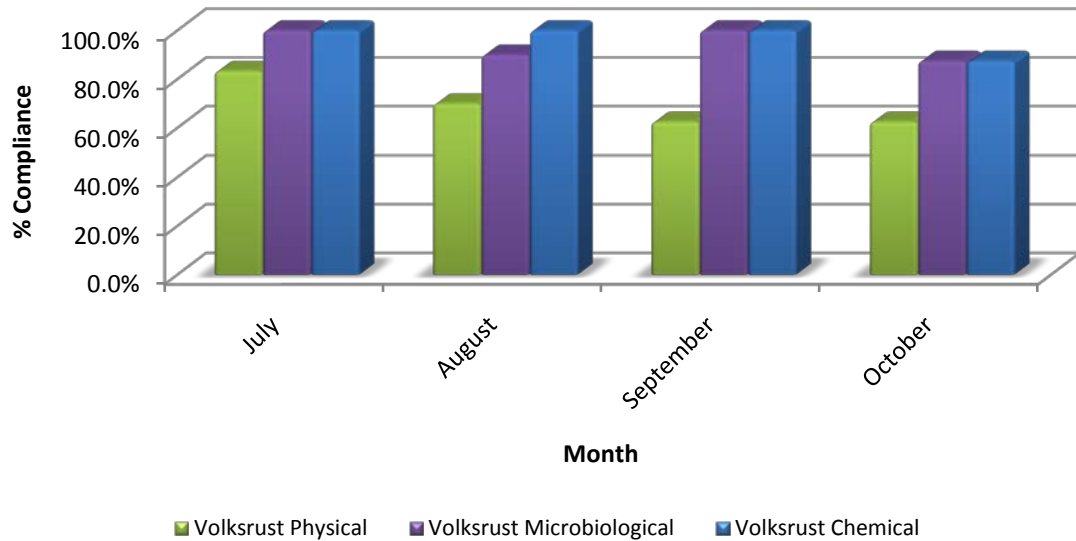

% Water Quality Compliance Newcastle WSA

Volksrust Water Purification Plant

SANS 241:2011