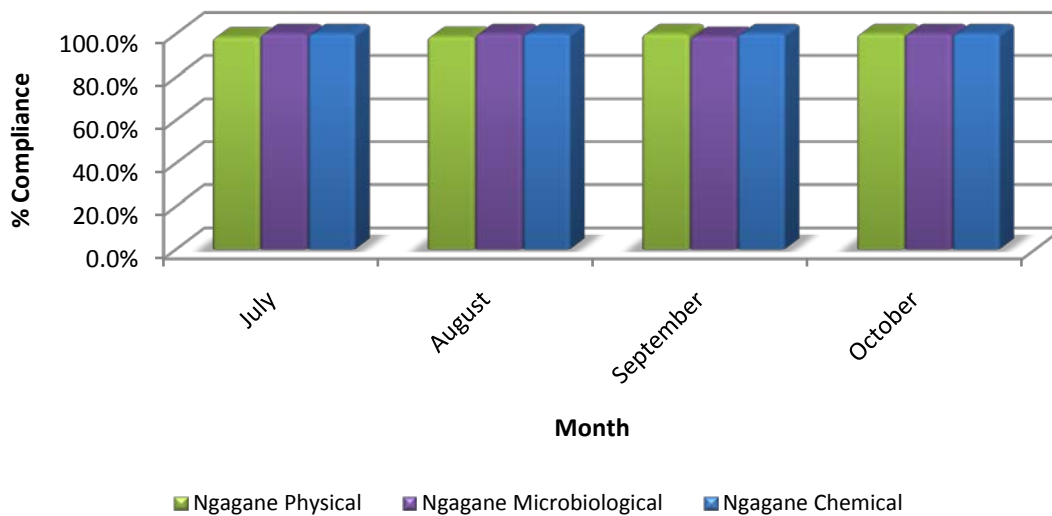

% Water Quality Compliance Amajuba WSA Utrecht Water Purification Plant SANS 241:2011

% Water Quality Compliance Newcastle WSA 2011 /2012 SANS 241:2011

% Water Quality Compliance Newcastle WSA Ngagane Water Purification Plant SANS 241:2011