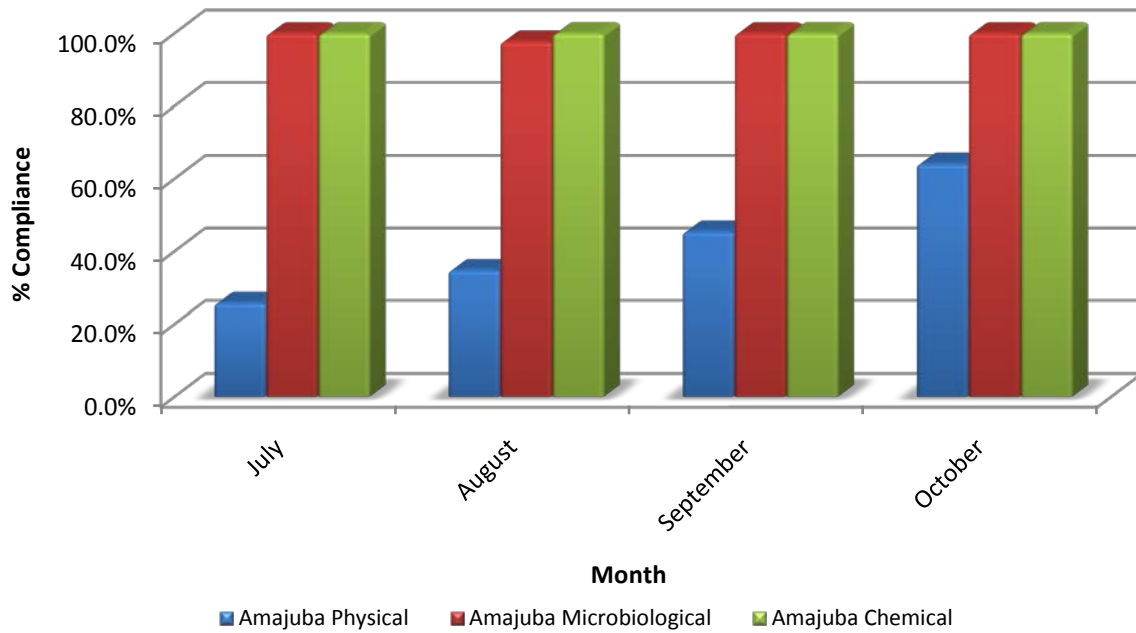

% Water Quality Compliance Amajuba WSA 2011 /2012 SANS 241:2011

% Water Quality Compliance Amajuba WSA Biggarsberg Water Purification Plant (Hattingspruit) SANS 241:2011

% Water Quality Compliance Amajuba WSA