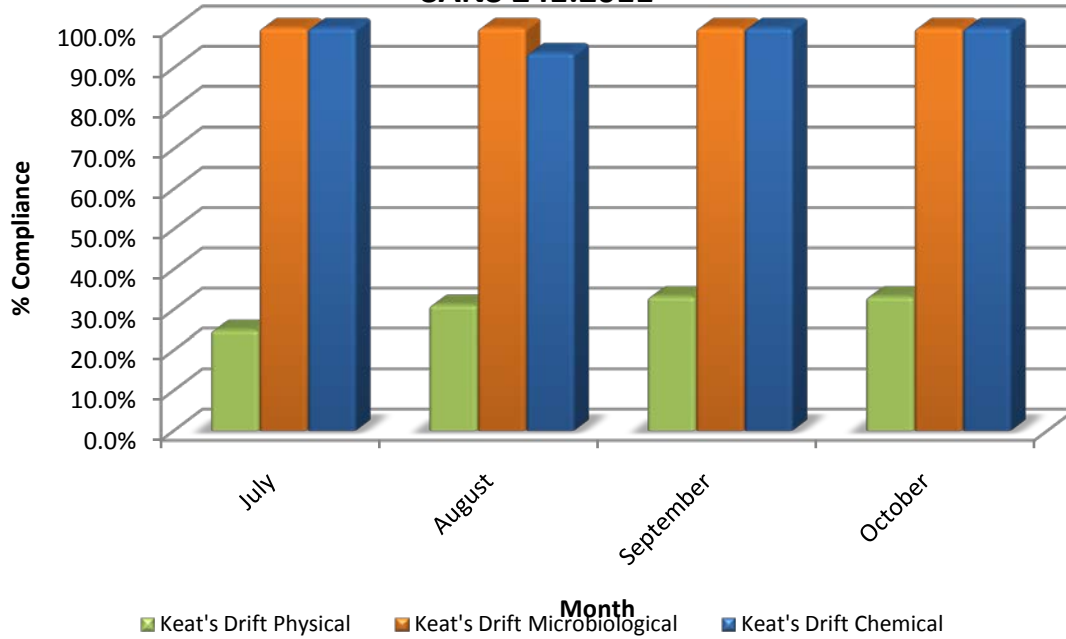

% Water Quality Compliance uMzinyathi WSA Isandlwana Water Purification Plant SANS 241:2011

% Water Quality Compliance uMzinyathi WSA Keat's Drift Water Purification Plant

SANS 241:2011

% Water Quality Compliance uMzinyathi WSA Kranskop Water Purification Plant