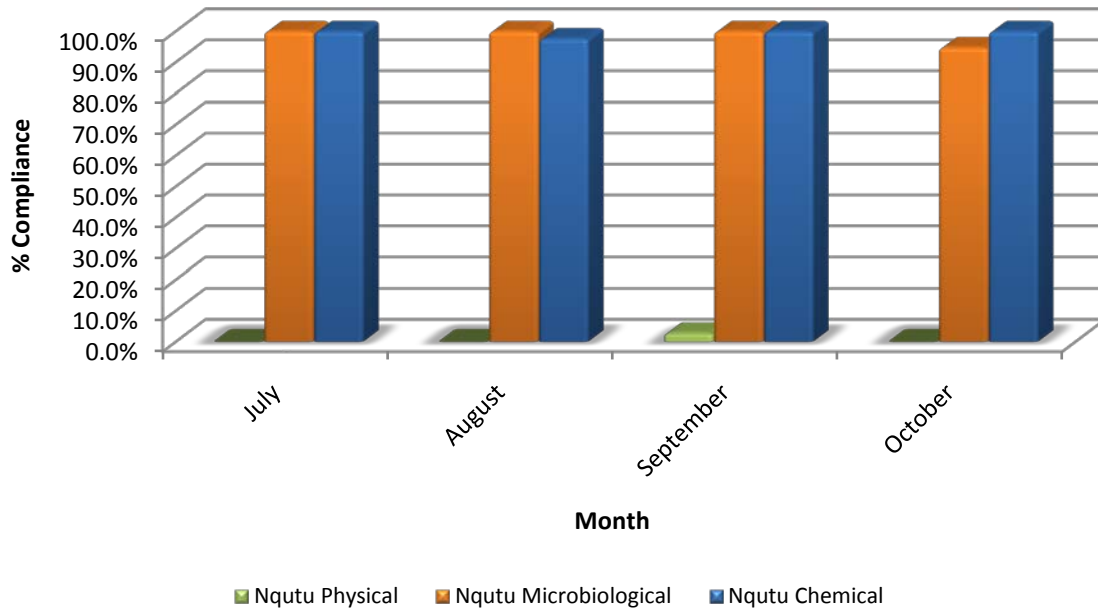

SANS 241:2011

% Water Quality Compliance uMzinyathi WSA Muden Water Purification Plant SANS 241:2011

% Water Quality Compliance uMzinyathi WSA Nondweni Water Purification Plant SANS 241:2011

% Water Quality Compliance uMzinyathi WSA Nqutu Water Purification Plant SANS 241:2011