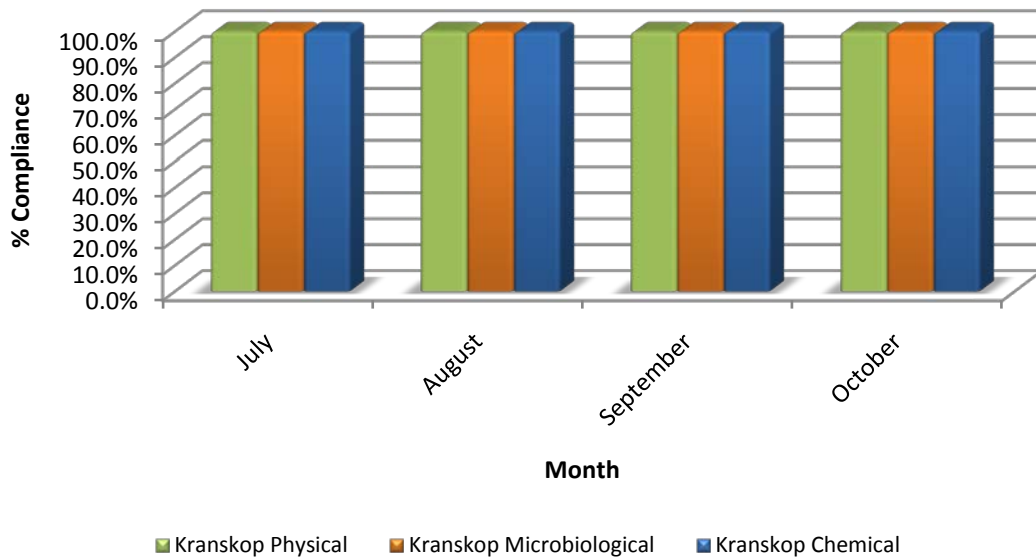

% Water Quality Compliance uMzinyathi WSA Kranskop Water Purification Plant

SANS 241:2011