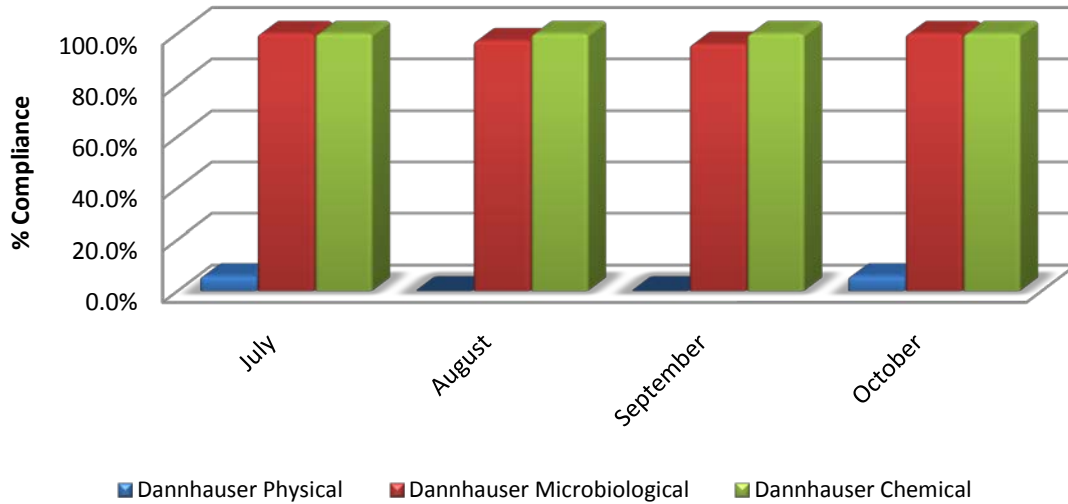

% Water Quality Compliance Amajuba WSA

Dannhauser Water Purification Plant

SANS 241:2011

uthukela
water