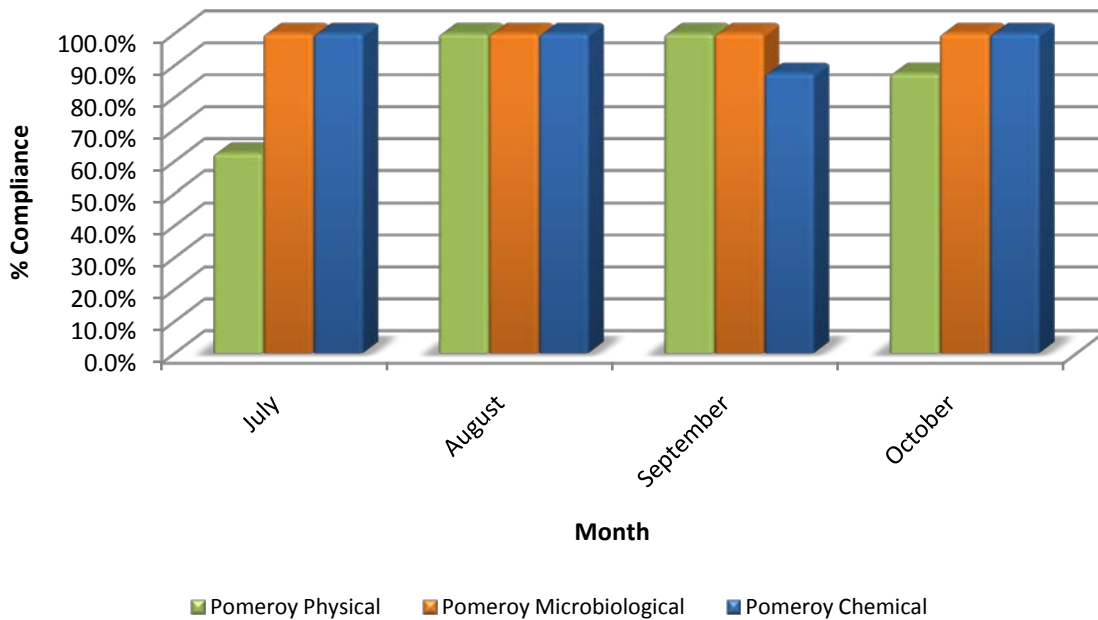

% Water Quality Compliance uMzinyathi WSA Pomeroy Water Purification Plant SANS 241:2011