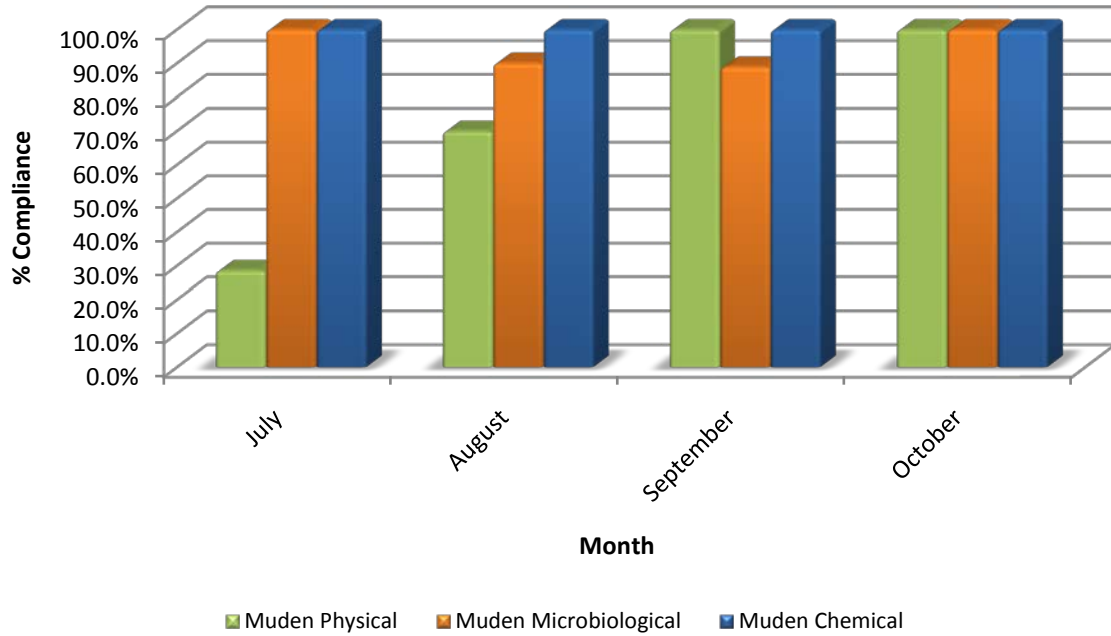

% Water Quality Compliance uMzinyathi WSA Muden Water Purification Plant SANS 241:2011