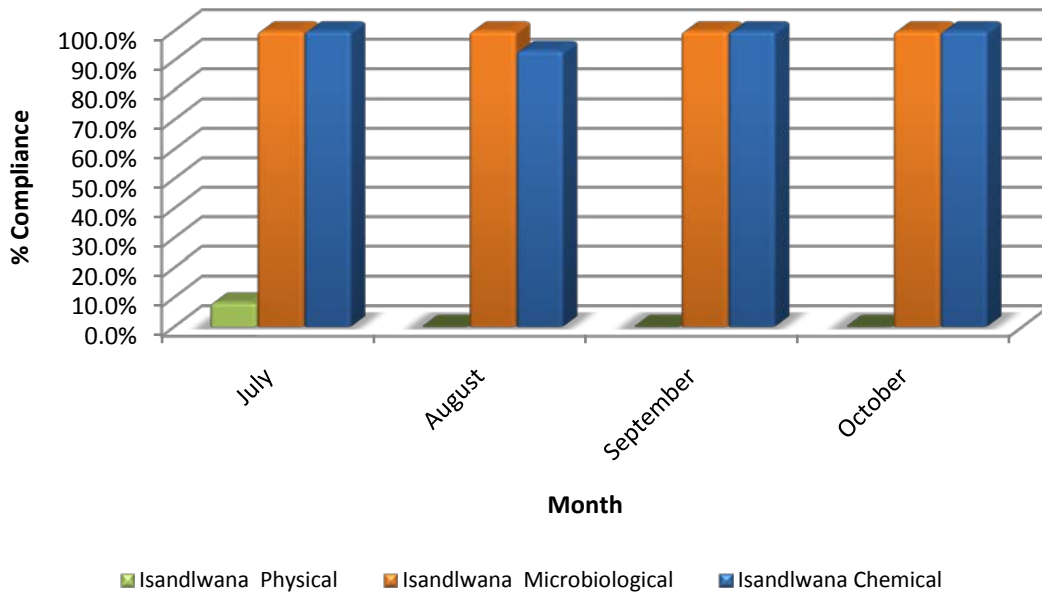

% Water Quality Compliance uMzinyathi WSA Isandlwana Water Purification Plant SANS 241:2011