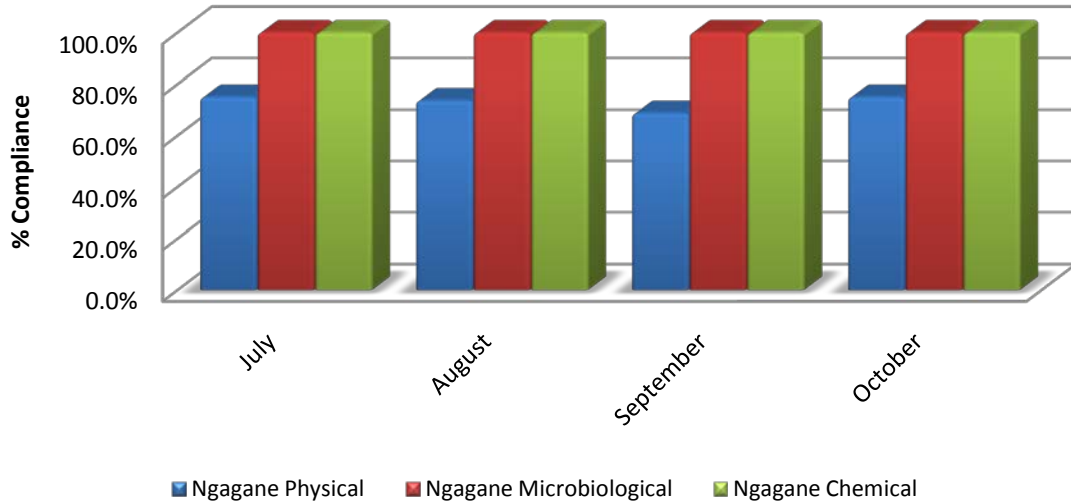

% Water Quality Compliance Amajuba WSA Utrecht Water Purification Plant SANS 241:2011

% Water Quality Compliance Newcastle WSA 2011 /2012 SANS 241:2011

% Water Quality Compliance Newcastle WSA Ngagane Water Purification Plant SANS 241:2011