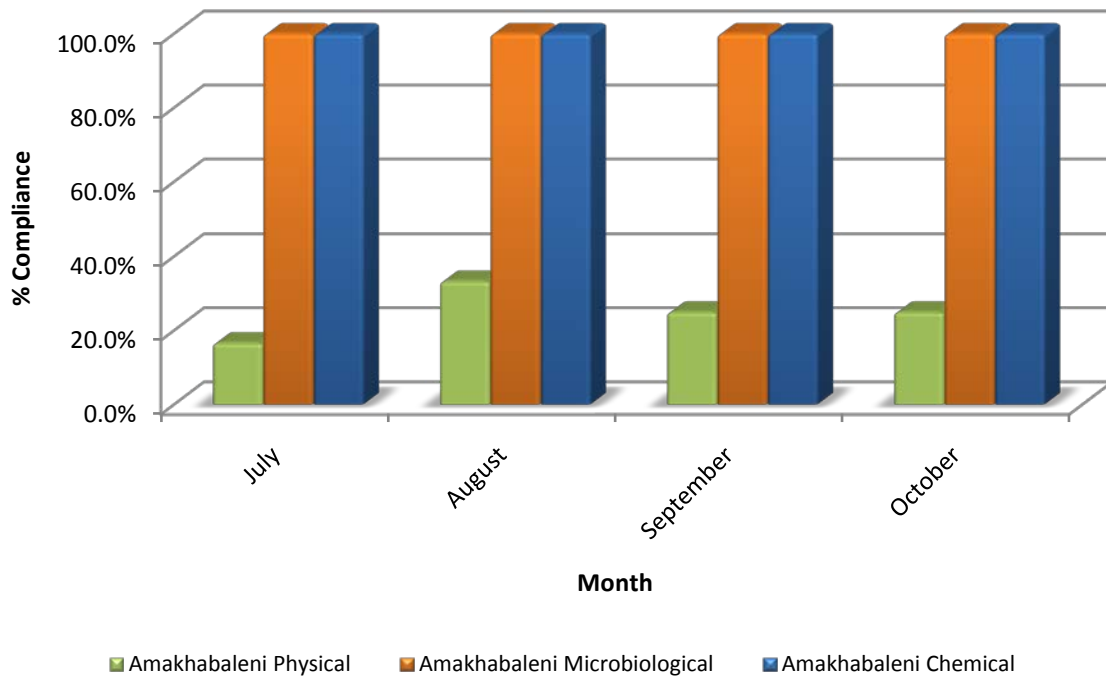

% Water Quality Compliance uMzinyathi WSA

Fabeni Water Purification Plant

SANS 241:2011

% Water Quality Compliance uMzinyathi WSA

Amakhabaleni Water Purification Plant

SANS 241:2011

% Water Quality Compliance uMzinyathi WSA Greytown Water Purification Plant SANS 241:2011