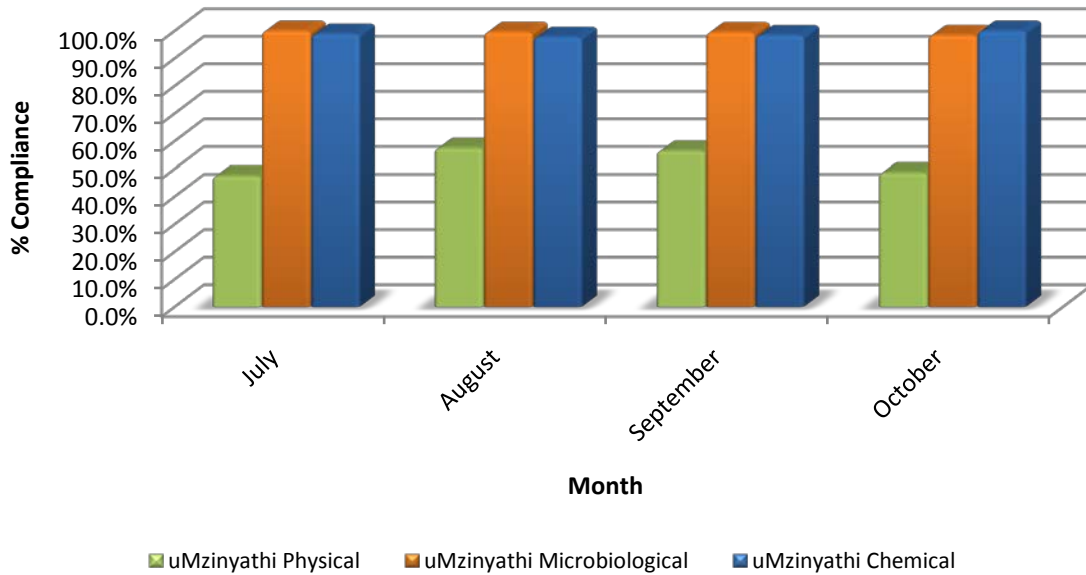

% Water Quality Compliance Newcastle WSA

Volksrust Water Purification Plant

SANS 241:2011

% Water Quality Compliance uMzinyathi WSA 2011 /2012 SANS 241:2011

% Water Quality Compliance uMzinyathi WSA Biggarsberg Water Purification Plant SANS 241:2011