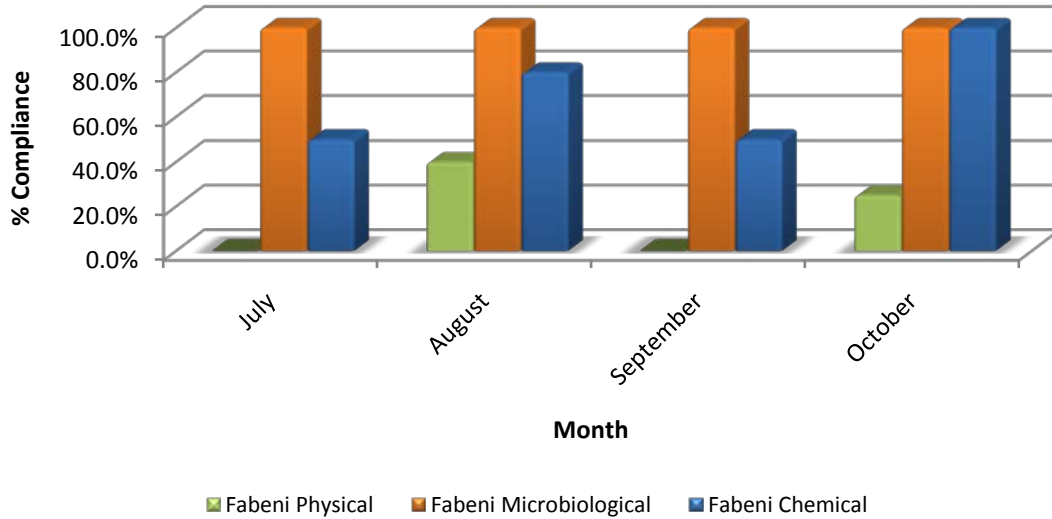

% Water Quality Compliance uMzinyathi WSA

Fabeni Water Purification Plant

SANS 241:2011