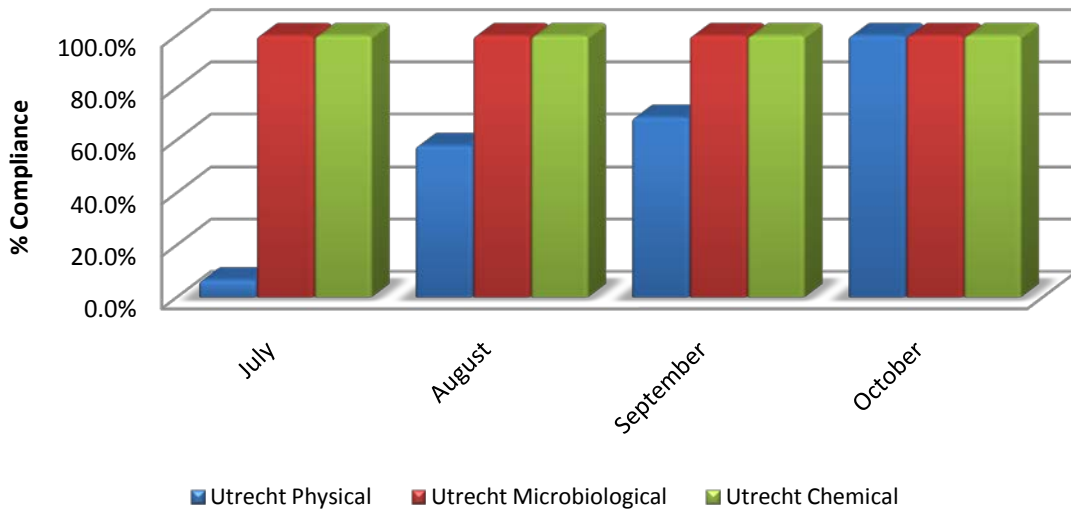

% Water Quality Compliance Amajuba WSA Utrecht Water Purification Plant SANS 241:2011

% Water Quality Compliance Newcastle WSA 2011 /2012 SANS 241:2011

% Water Quality Compliance Newcastle WSA Ngagane Water Purification Plant SANS 241:2011