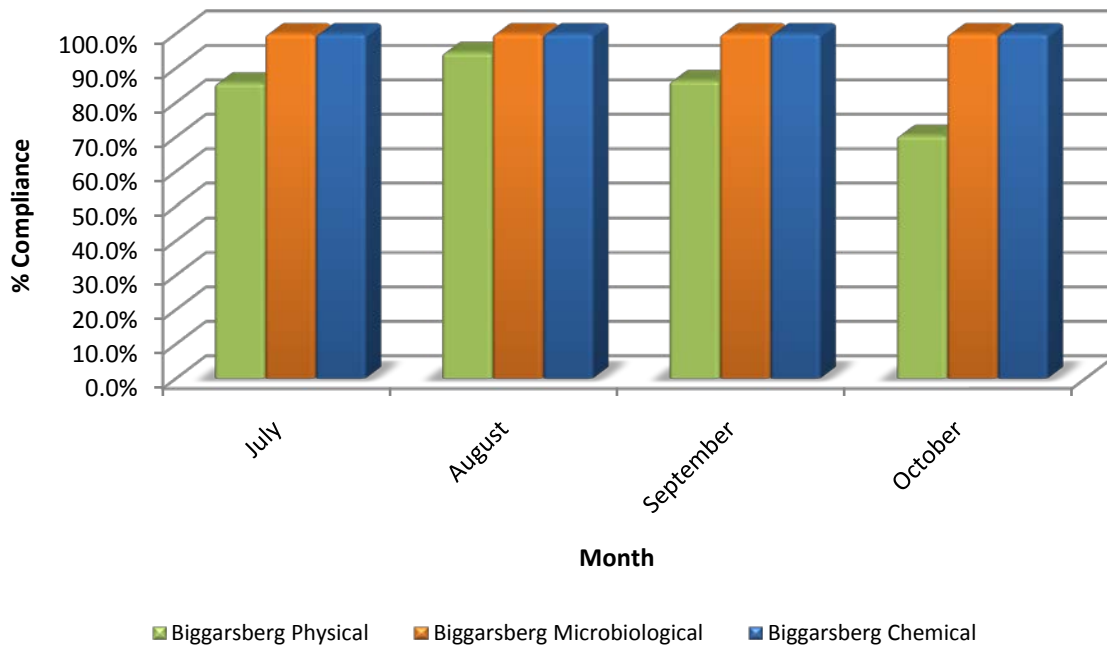

% Water Quality Compliance Newcastle WSA

Volksrust Water Purification Plant

SANS 241:2011

% Water Quality Compliance uMzinyathi WSA 2011 /2012 SANS 241:2011

% Water Quality Compliance uMzinyathi WSA Biggarsberg Water Purification Plant SANS 241:2011