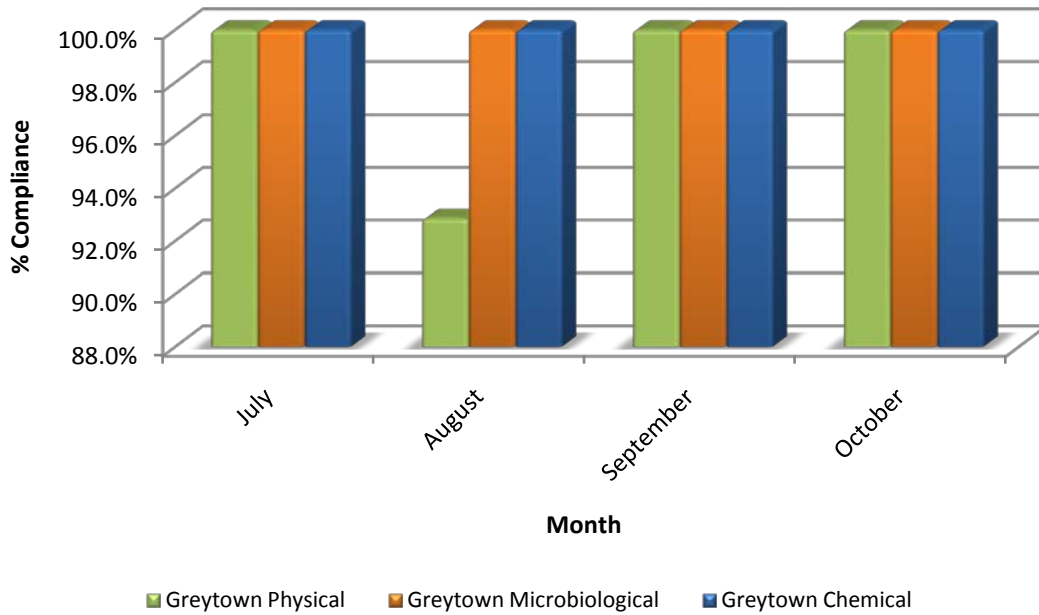

% Water Quality Compliance uMzinyathi WSA

Fabeni Water Purification Plant

SANS 241:2011

% Water Quality Compliance uMzinyathi WSA

Amakhabaleni Water Purification Plant

SANS 241:2011

% Water Quality Compliance uMzinyathi WSA Greytown Water Purification Plant SANS 241:2011